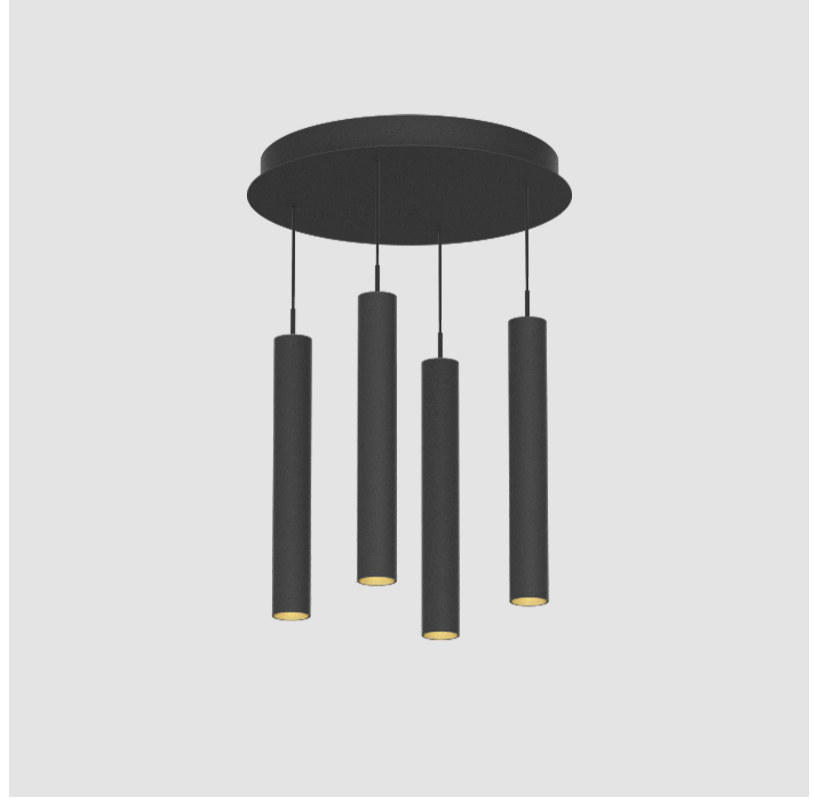

GENERAL

Series: G-Mini Round
Subseries: G-Mini Round Hangover
Brand: Prolicht
Division: Architectural
Mounting Type: Suspension
Mounting Location: Ceiling
Subcategory: Spots

PHYSICAL

Shape: Cylinder
Diameter (mm): 347
Diameter (in): 13 13/16
Height (mm): 300
Height (in): 11 13/16
Light Distribution: Direct
Fixture Finish: SSR / BKV / CWI / CRY / HAB / UFT / ITA / RUA / FTG / MYG / LOD / PUS / FRO / FUP / KIA / POP / BLS / SPG / MEY / GOH / GUM / CHC / COM / ABZ / JAG / OBR / MOS / ROR
Accent Finish: NOF / COP / MIR / SSS
Fixture Material: Extruded Aluminum / Steel
Cable Details: 2,000mm/78 3/4" / 4,000mm/157 1/2" - Cable, Black, Green, Orange, Red, White

ELECTRICAL

Lamp Type: LED (Zhaga Standard)
Input Wattage (W): 39
Total Output Wattage (W): 35.4
Dimming: Non-Dimmable
Driver Included: Yes
Driver Location: Integrated
Driver Type: Constant Current - Universal
Driver Class: Class 2
Input Voltage (V): 120 - 277

LED

Color Temperature (°K): 2700 / 3000 / 3500 / 4000
Max. Delivered Lumen (lm): 2776 / 2904 / 3012 / 3080
Nominal Lumen (lm): 3878 / 4056 / 4206 / 4301
CRI: >90 CRI
Lamp Life (hrs): 50000

OPTICAL

Beam Angle: 40 / 52

RATINGS AND CERTIFICATIONS

Certified By: Certified for North American Standards
IP rating: IP20