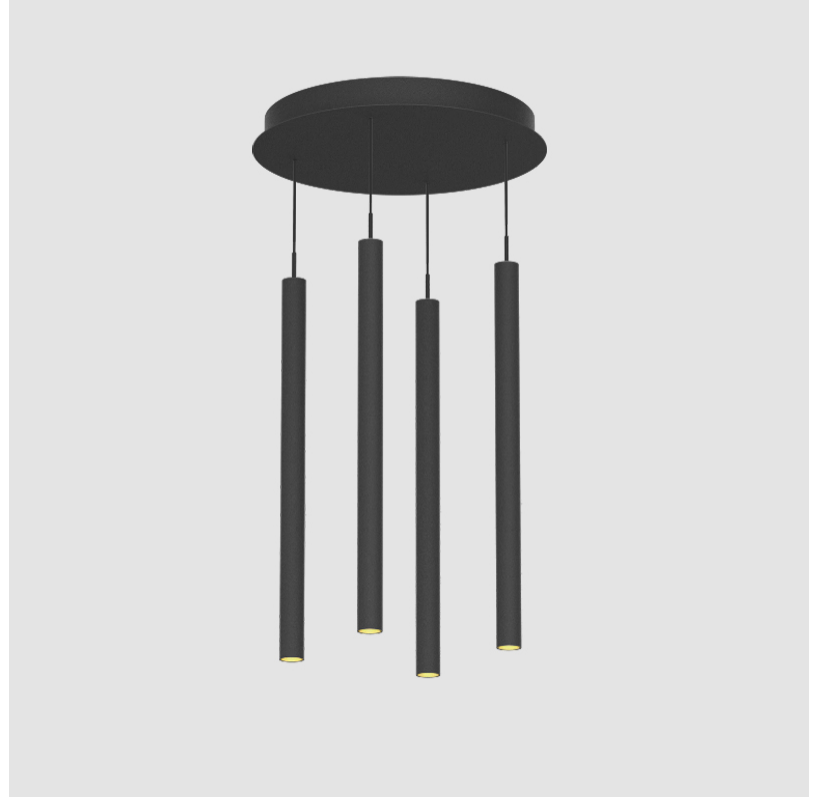

GENERAL

Series: G-Mini Round
Subseries: G-Mini Round Hangover
Brand: Prolicht
Division: Architectural
Mounting Type: Suspension
Mounting Location: Ceiling
Subcategory: Spots

PHYSICAL

Shape: Cylinder
Diameter (mm): 347
Diameter (in): 13 11/16
Height (mm): 450
Height (in): 17 11/16
Light Distribution: Direct
Fixture Finish: [SSR / BKV / CWI / CRY / HAB / UFT / ITA / RUA / FTG / MYG / LOD / PUS / FRO / FUP / KIA / POP / BLS / SPG / MEY / GOH / GUM / CHC / COM / ABZ / JAG / OBR / MOS / ROR](#)
Accent Finish: [NOF / COP / MIR / SSS](#)
Fixture Material: [Extruded Aluminum / Steel](#)
Cable Details: [2,000mm/78 3/4" / 4,000mm/157 1/2" - Cable, Black, Green, Orange, Red, White](#)

ELECTRICAL

Lamp Type: LED (Zhaga Standard)
Input Wattage (W): 26
Total Output Wattage (W): 23.7
Dimming: [Tri-Mode (Non-Dimming and Phase Dimming (120Vac only) and 0-10V Dimming)](#)
Driver Included: Yes
Driver Location: Integrated
Driver Type: Constant Current - Universal
Driver Class: Class 2
Input Voltage (V): 120 - 277

LED

Color Temperature (°K): 2700 / 3000 / 3500 / 4000
Max. Delivered Lumen (lm): 1614 / 1709 / 1804 / 1852
Nominal Lumen (lm): 1840 / 1949 / 2057 / 2112
CRI: >90 CRI
Lamp Life (hrs): 50000

OPTICAL

Beam Angle: [20 / 26 / 56](#)

RATINGS AND CERTIFICATIONS

Certified By: Certified for North American Standards
IP rating: IP20