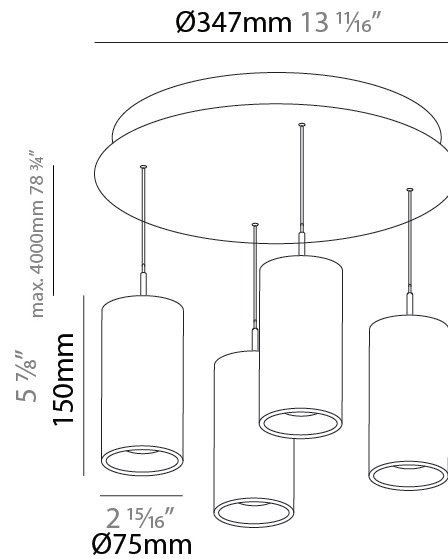

GENERAL

Series: G-Mini Round
Subseries: G-Mini Round Hangover
Brand: Prolicht
Division: Architectural
Mounting Type: Suspension
Mounting Location: Ceiling
Subcategory: Spots

PHYSICAL

Shape: Cylinder
Diameter (mm): 75
Diameter (in): 2 ¹⁵/₁₆
Length (mm): 1200
Length (in): 47 ¹/₄
Height (mm): 150
Height (in): 5 ⁷/₈
Light Distribution: Direct
Diffuser: Shine Ring - NOR / OPL / YEL / ORA / RED / BLU / GRN
Fixture Finish: SSR / BKV / CWI / CRY / HAB / UFT / ITA / RUA / FTG / MYG / LOD / PUS / FRO / FUP / KIA / POP / BLS / SPG / MEY / GOH / GUM / CHC / COM / ABZ / JAG / OBR / MOS / ROR
Accent Finish: NOF / COP / MIR / SSS
Fixture Material: Extruded Aluminum / Steel
Cable Details: 2,000mm/78 3/4" / 4,000mm/157 1/2" - Cable, Black, Green, Orange, Red, White

ELECTRICAL

Lamp Type: LED (Zhaga Standard)
Input Wattage (W): 26
Total Output Wattage (W): 23.7
Dimming: Non-Dimmable
Driver Included: Yes
Driver Location: Integrated
Driver Type: Constant Current - Universal
Driver Class: Class 2
Input Voltage (V): 120 - 277

LED

Color Temperature (°K): 2700 / 3000 / 3500 / 4000
Max. Delivered Lumen (lm): 1557 / 1649 / 1740 / 1787
Nominal Lumen (lm): 1840 / 1949 / 2057 / 2112
CRI: >90 CRI
Lamp Life (hrs): 50000

OPTICAL

Beam Angle: 6 / 22 / 38

RATINGS AND CERTIFICATIONS

Certified By: Certified for North American Standards
IP rating: IP20