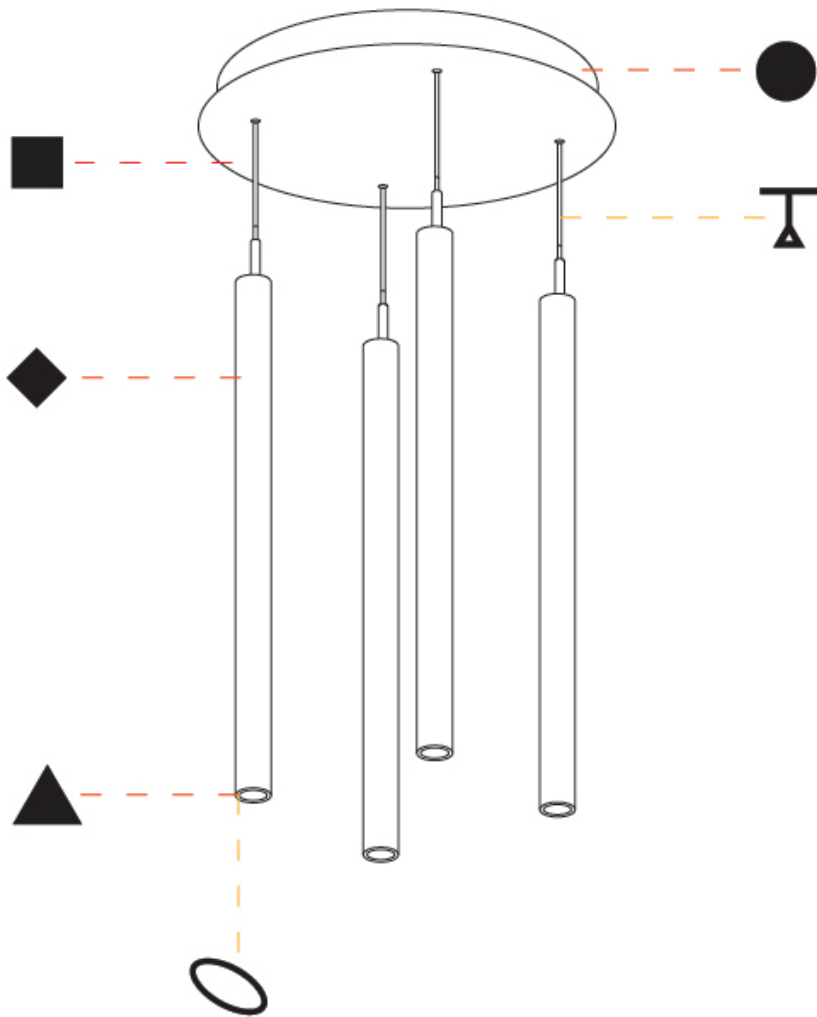

G-MINI ROUND HANGOVER SUSPENSION

A300628-

PROJECT	_____
TYPE	_____
SPECIFIER	_____
QUANTITY	_____
DATE	_____

A