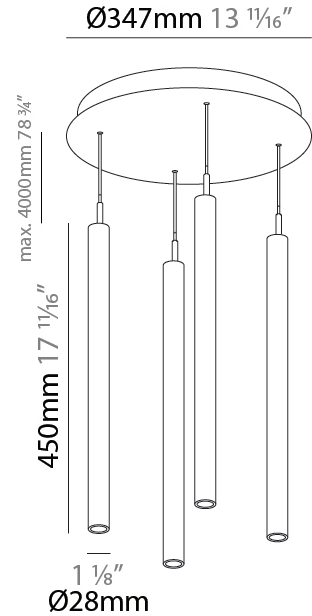

GENERAL

Series: G-Mini Round
Subseries: G-Mini Round Hangover
Brand: Prolicht
Division: Architectural
Mounting Type: Suspension
Mounting Location: Ceiling
Subcategory: Spots

PHYSICAL

Shape: Cylinder
Diameter (mm): 347
Diameter (in): 13 11/16
Height (mm): 450
Height (in): 17 11/16
Light Distribution: Direct
Fixture Finish: [SSR / BKV / CWI / CRY / HAB / UFT / ITA / RUA / FTG / MYG / LOD / PUS / FRO / FUP / KIA / POP / BLS / SPG / MEY / GOH / GUM / CHC / COM / ABZ / JAG / OBR / MOS / ROR](#)
Accent Finish: [NOF / COP / MIR / SSS](#)
Fixture Material: [Extruded Aluminum / Steel](#)
Cable Details: [2,000mm/78 3/4" / 4,000mm/157 1/2" - Cable, Black, Green, Orange, Red, White](#)

ELECTRICAL

Lamp Type: LED (Zhaga Standard)
Input Wattage (W): 26
Total Output Wattage (W): 23.7
Dimming: [Tri-Mode (Non-Dimming and Phase Dimming (120Vac only) and 0-10V Dimming)](#)
Driver Included: Yes
Driver Location: Integrated
Driver Type: Constant Current - Universal
Driver Class: Class 2
Input Voltage (V): 120 - 277

LED

Color Temperature (°K): 2700 / 3000 / 3500 / 4000
Max. Delivered Lumen (lm): 1614 / 1709 / 1804 / 1852
Nominal Lumen (lm): 1840 / 1949 / 2057 / 2112
CRI: >90 CRI
Lamp Life (hrs): 50000

OPTICAL

Beam Angle: [20 / 26 / 56](#)

RATINGS AND CERTIFICATIONS

Certified By: Certified for North American Standards
IP rating: IP20