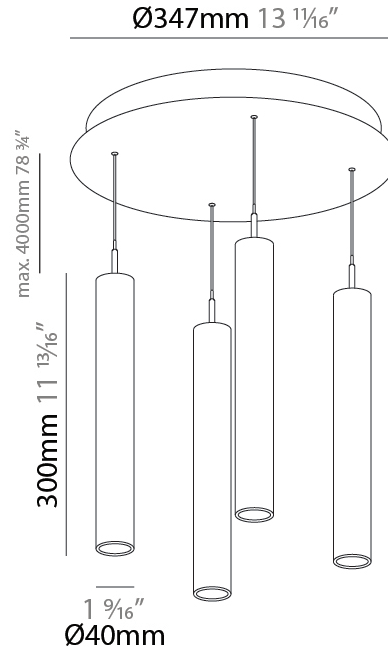

GENERAL

Series: G-Mini Round
Subseries: G-Mini Round Hangover
Brand: Prolicht
Division: Architectural
Mounting Type: Suspension
Mounting Location: Ceiling
Subcategory: Spots

PHYSICAL

Shape: Cylinder
Diameter (mm): 347
Diameter (in): 13 13/16
Height (mm): 300
Height (in): 11 13/16
Light Distribution: Direct
Fixture Finish: SSR / BKV / CWI / CRY / HAB / UFT / ITA / RUA / FTG / MYG / LOD / PUS / FRO / FUP / KIA / POP / BLS / SPG / MEY / GOH / GUM / CHC / COM / ABZ / JAG / OBR / MOS / ROR
Accent Finish: NOF / COP / MIR / SSS
Fixture Material: Extruded Aluminum / Steel
Cable Details: 2,000mm/78 3/4" / 4,000mm/157 1/2" - Cable, Black, Green, Orange, Red, White

ELECTRICAL

Lamp Type: LED (Zhaga Standard)
Input Wattage (W): 39
Total Output Wattage (W): 35.4
Dimming: Non-Dimmable
Driver Included: Yes
Driver Location: Integrated
Driver Type: Constant Current - Universal
Driver Class: Class 2
Input Voltage (V): 120 - 277

LED

Color Temperature (°K): 2700 / 3000 / 3500 / 4000
Max. Delivered Lumen (lm): 2776 / 2904 / 3012 / 3080
Nominal Lumen (lm): 3878 / 4056 / 4206 / 4301
CRI: >90 CRI
Lamp Life (hrs): 50000

OPTICAL

Beam Angle: 40 / 52

RATINGS AND CERTIFICATIONS

Certified By: Certified for North American Standards
IP rating: IP20